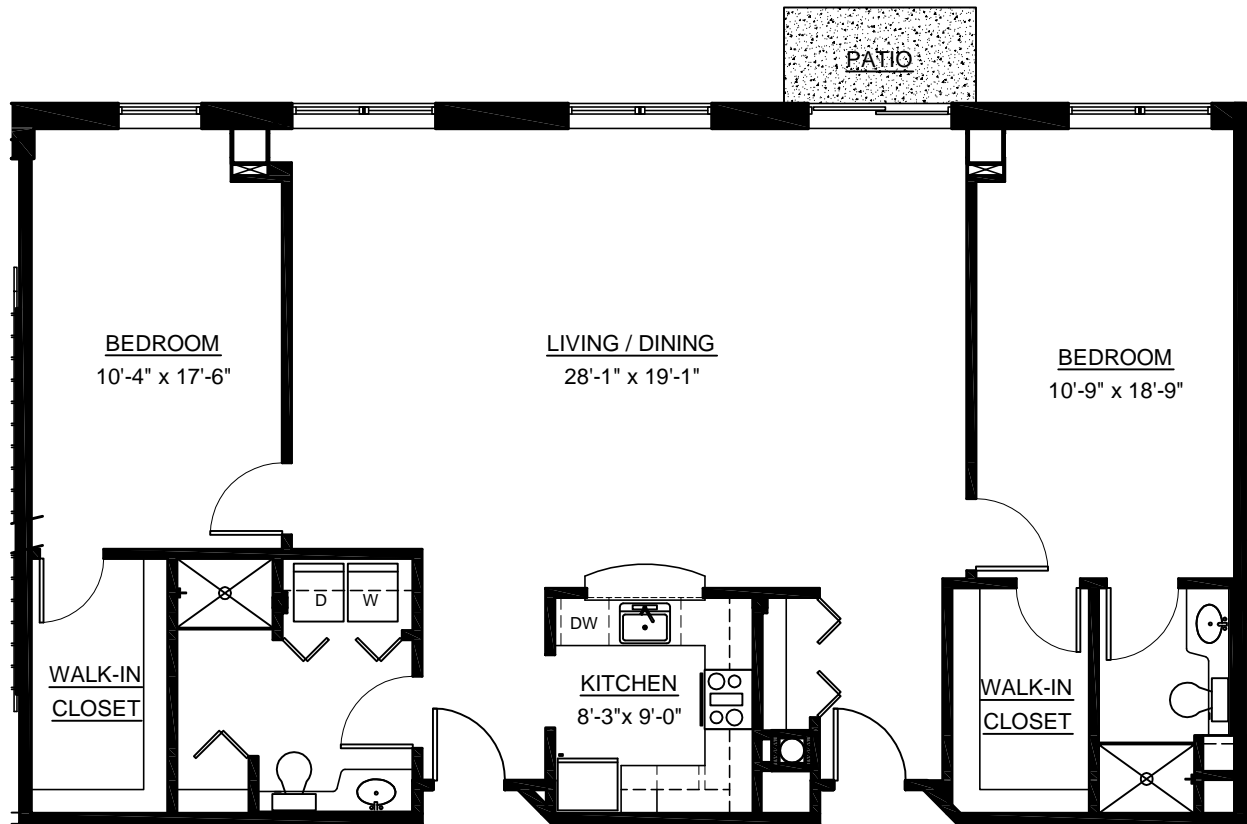

The Meadows

420 Hemenway Street
Marlborough, MA 01752
508 · 460 · 5000

Notes:

These CAD drawings are recorded on, or can be transmitted as, electronic media. They are therefore subject to undetectable alteration or erasure, either intentional or unintentional, due to, among other causes: transmission, conversion, media degradation, software error, or human alteration. Accordingly, New Horizons shall not be held liable for any claims, losses, damages, or costs arising out of any such use of these CAD documents.

This is a typical floor plan of this unit type. All dimensions shown are approximate and subject to change.

0 4 8 12

SCALE: 1/8" = 1'-0"

N

December 17, 2013

UNIT 269

1,525 sf

New Horizons at Marlborough
A Cummings Foundation Community